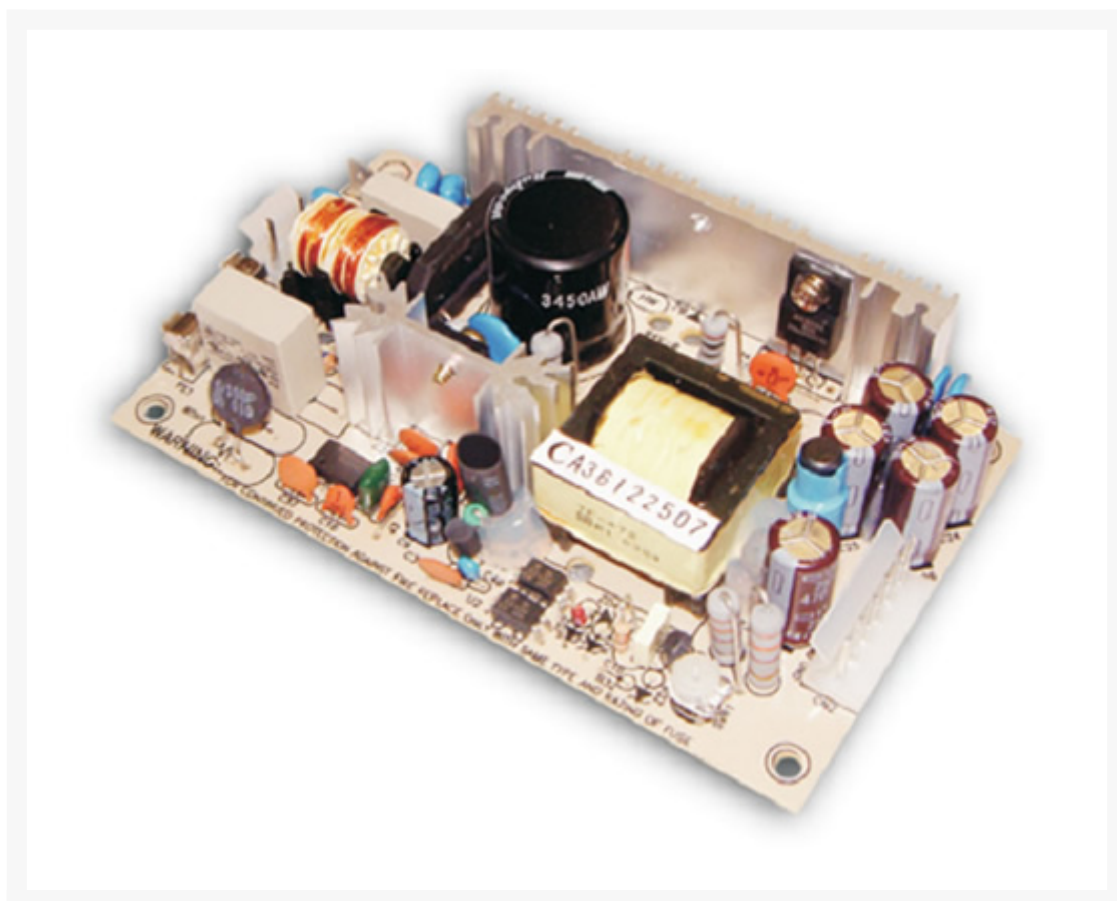

GESCHAKELDE VOEDING SINGLE OUTPUT 45W 24V/1.9A

€ 22,95

Excl. BTW: € 18,97

Afbeeldingen

Beschrijving

Universal AC input / Full range
Low leakage current <0.5mA
Protections: Short circuit/Over load /Over voltage
Cooling by free air convection
100% full load burn-in test
Fixed switching frequency at 65KHz

OUTPUT:
DC VOLTAGE: 24V
CURRENT: 1.9A
VOLTAGE TOLERANCE +/-2.0%

INPUTS

AC VOLTAGE: 90-264V

DIMENSION: 127*76*28mm (L*W*H)

Productinformatie

Artikelnummer	PS4524
Merk	MEANWELL
Is on Sale	Nee