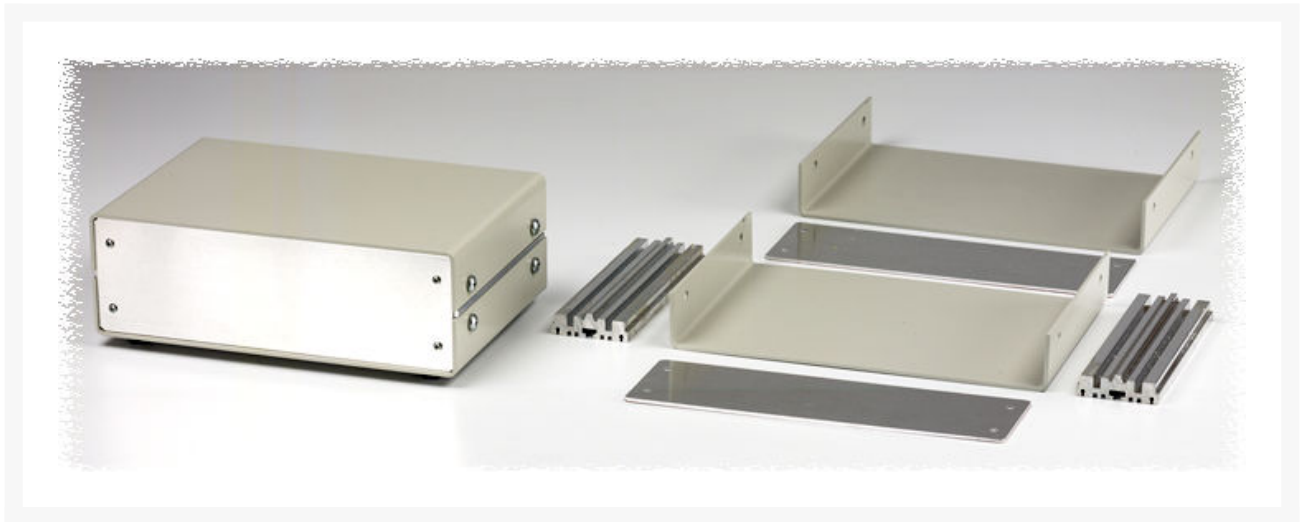

KAST GRIJS ALUMINIUM 254X185X99MM MET VENTILATIE GLEUVEN

€ 89,95

Excl. BTW: € 74,34

Afbeeldingen

Beschrijving

Top and bottom made from 12 gauge aluminum finished in contemporanea grey.

Top and bottom are attached to an internal aluminum extrusion which contains mounting slots for printed circuit boards or panels.

Front and rear panels are natural aluminum (paper coated one side) which are attached with screws to the aluminum mounting extrusion.

Panels can be easily removed for access to components.

Tops and bottoms are available in solid or with vent slots.

All hardware and self-adhesive rubber feet are included.

Productinformatie

Artikelnummer	HA1402HV
Merk	HAMMOND
Is on Sale	Nee