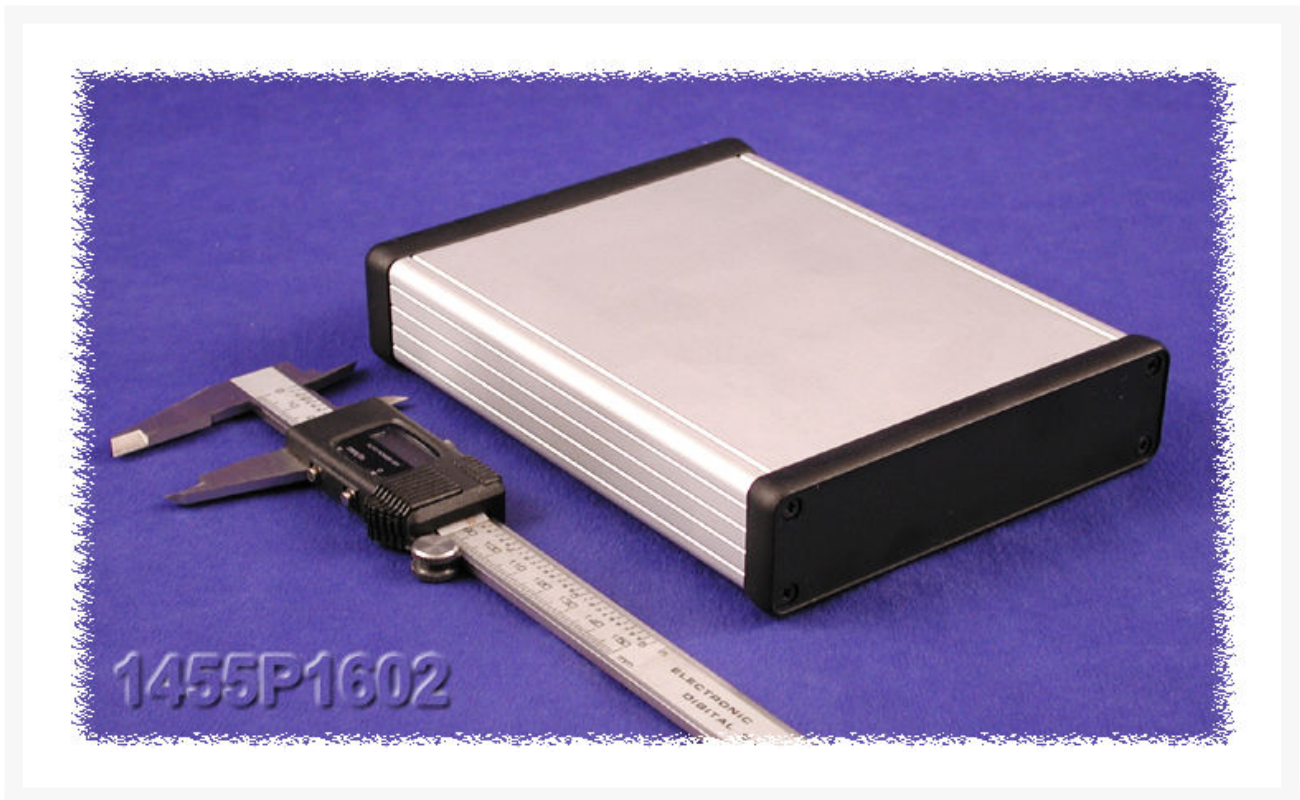

ALUMINIUM BEHUIZING 160X125X30,5MM KUNSTSTOF FRONT

€ 29,29

Excl. BTW: € 24,21

Afbeeldingen

Beschrijving

Key Features:

- Designed to house P.C. boards or for equipment interfacing.
- Sized for standard Eurocards.
- P.C. boards mount horizontally by sliding into internal slots extruded into the enclosure body.
- Rugged body constructed from extruded aluminum with a minimum thickness of .06" (1.5 mm).
- Extruded body includes a slide removable "belly" plate - except in smaller "A", "B", "C" & "D" sizes (ie...1455A802, 1455B1202 1455C802, 1455D602 & 1455D802 sizes etc.)
- Smaller sizes ("A" & "B") are rounded for better hand held ergonomics.

Includes:

- Two easy to machine, black solid ABS plastic end panels with integral bezel (link here if you prefer our metal end panel version)
- Extruded aluminum body - choice of either clear, black or in some models blue anodized finish ("A" & "B" sizes)
- All hardware - end panel screws are #6 x 3/8" TTT - thread rolling, steel screws with a #4 flat head phillips drive - with

black zinc plate finish

Productinformatie

Artikelnummer	HA14P1602
Merk	HAMMOND
Is on Sale	Nee