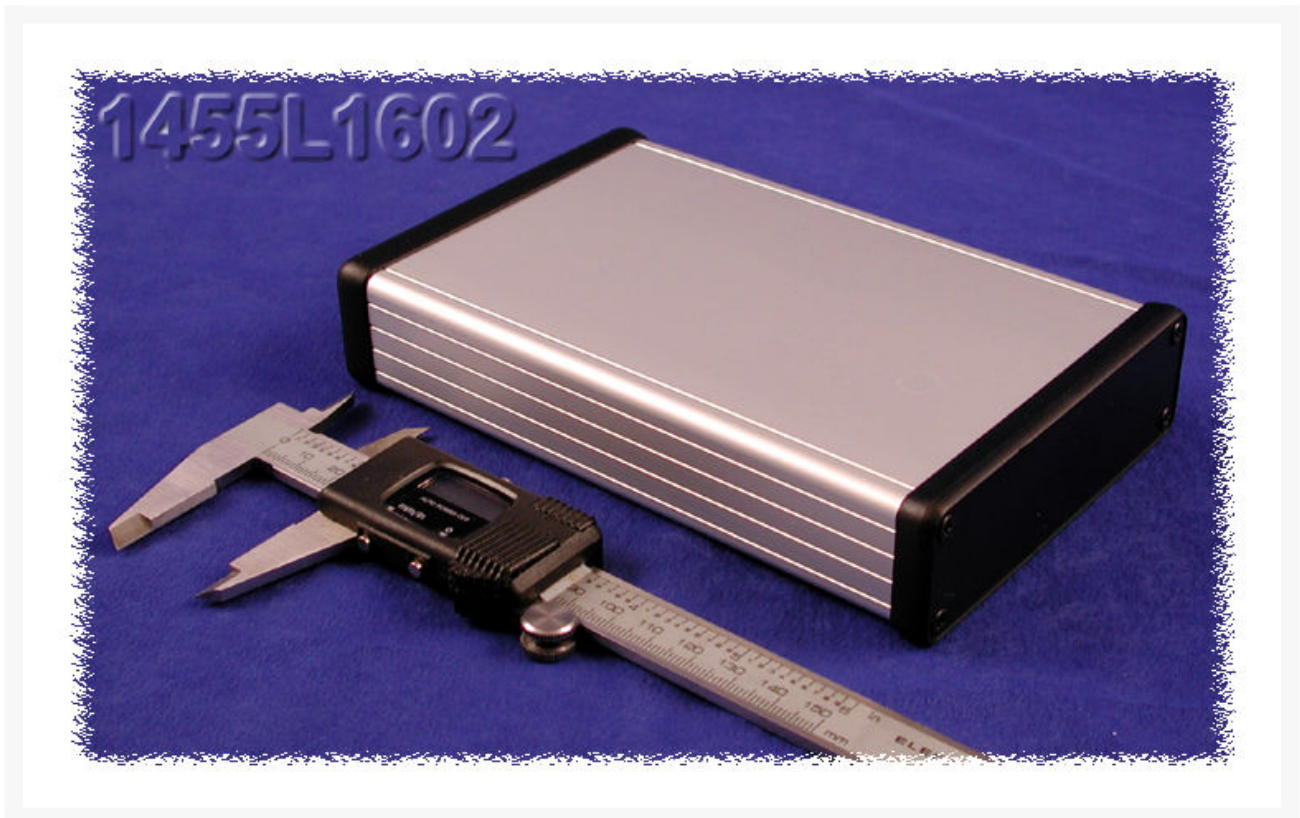

ALUMINIUM BEHUIZING 160X103X30,5MM KUNSTSTOF FRONT

€ 25,49

Excl. BTW: € 21,07

Afbeeldingen

Beschrijving

Key Features:

- Designed to house P.C. boards or for equipment interfacing.
- Sized for standard Eurocards.
- P.C. boards mount horizontally by sliding into internal slots extruded into the enclosure body.
- Rugged body constructed from extruded aluminum with a minimum thickness of .06" (1.5 mm).
- Extruded body includes a slide removable "belly" plate - except in smaller "A", "B", "C" & "D" sizes (ie...1455A802, 1455B1202 1455C802, 1455D602 & 1455D802 sizes etc.)
- Smaller sizes ("A" & "B") are rounded for better hand held ergonomics.

Includes:

- Two easy to machine, black solid ABS plastic end panels with integral bezel (link here if you prefer our metal end panel version)
- Extruded aluminum body - choice of either clear, black or in some models blue anodized finish ("A" & "B" sizes)
- All hardware - end panel screws are #6 x 3/8" TTT - thread rolling, steel screws with a #4 flat head phillips drive - with

black zinc plate finish

Productinformatie

Artikelnummer	HA14L1602
Merk	HAMMOND
Is on Sale	Nee