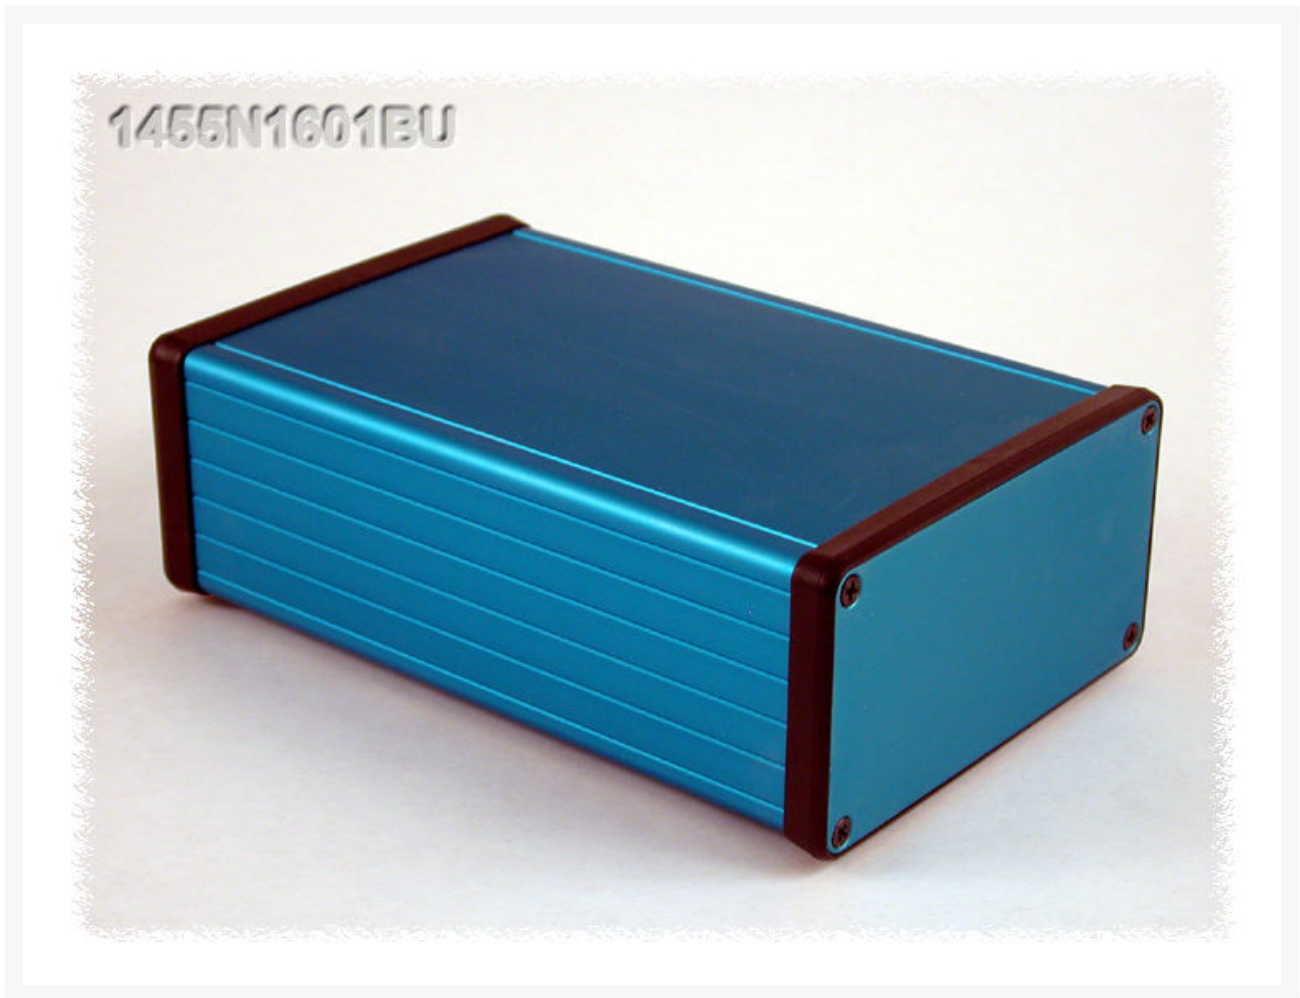

ALUMINIUM BEHUIZING BLAUW 160X103X53MM ALUMINIUM FRONT

€ 44,95

Excl. BTW: € 37,15

Afbeeldingen

Beschrijving

Designed to house P.C. boards or for equipment interfacing.

Sized for standard Eurocards.

P.C. boards mount horizontally by sliding into internal slots extruded into the enclosure body.

Rugged body constructed from extruded aluminum with a minimum thickness of .06" (1.5 mm).

Extruded body includes a slide removable "belly" plate - except in smaller "C" & "D" sizes (ie..1455D601, 1455D801, 1455C801 & 1455C1201 sizes)