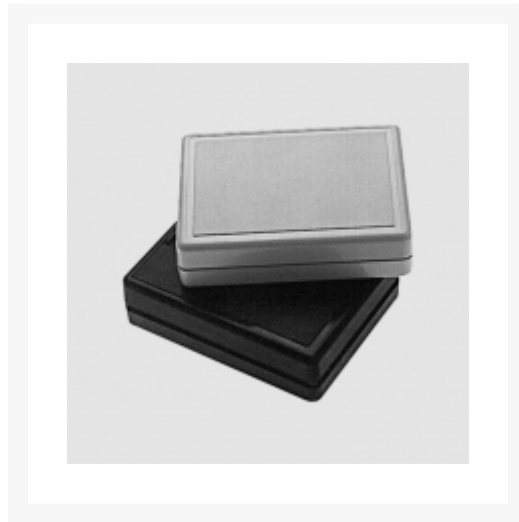

## ABS GRIJS 80X61X21MM

€ 3,50

Excl. BTW: € 2,89

### Afbeeldingen

### Beschrijving

Enclosure in grey or black

Screw connection through two screw points at the corner, self-tapping screws

Dimensions

Outer: 80x61x21mm

Inner: 75,5x55x18mm