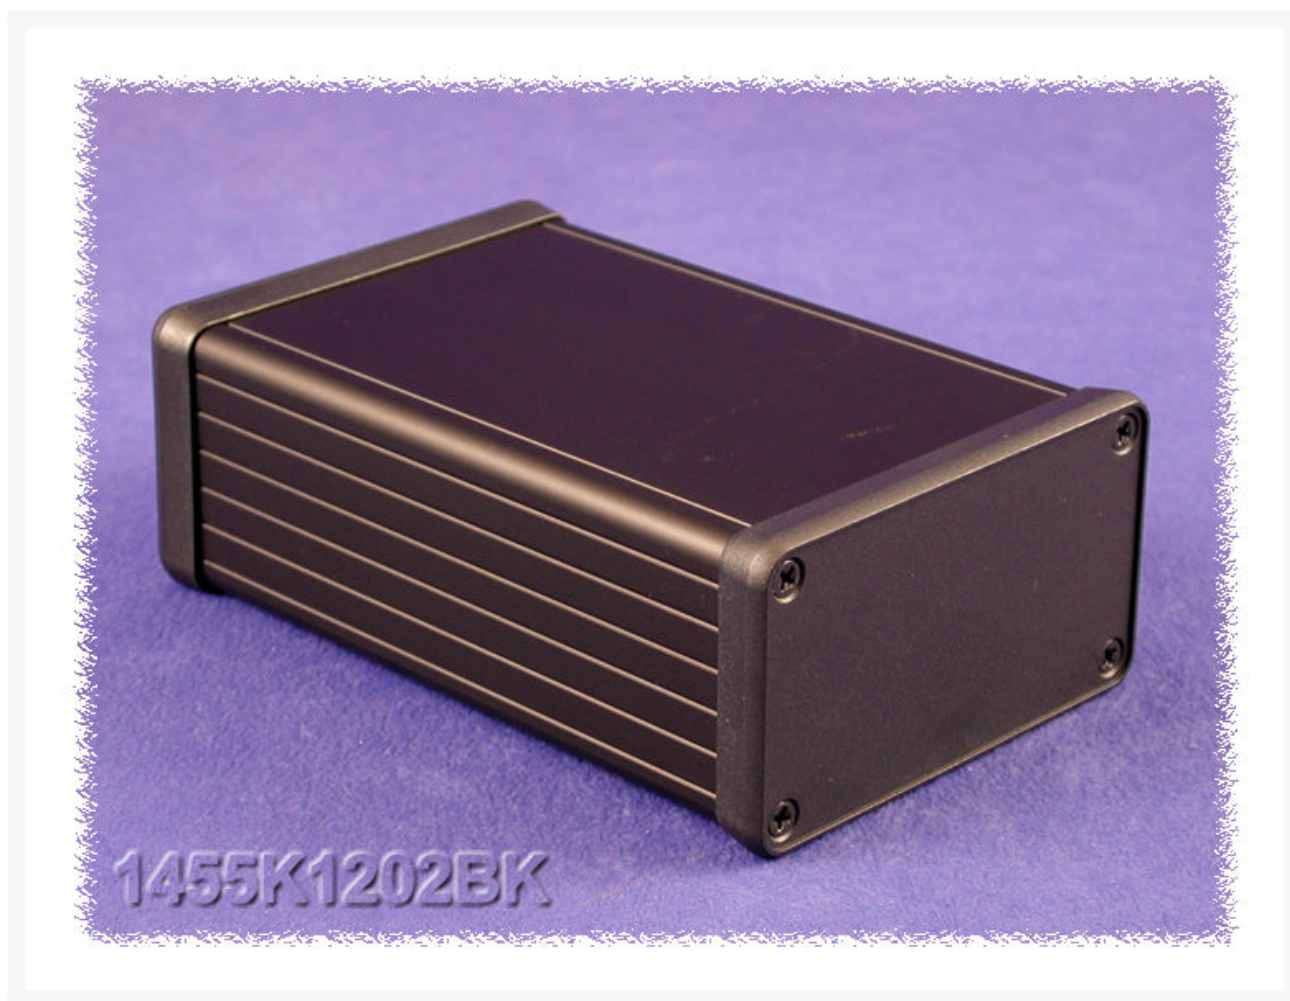

ALUMINIUM ZWART BEHUIZING 120X78X43MM KUNSTSTOF FRONT

€ 22,95

Excl. BTW: € 18,97

Afbeeldingen

Beschrijving

Key Features:

- Designed to house P.C. boards or for equipment interfacing.
- Sized for standard Eurocards.
- P.C. boards mount horizontally by sliding into internal slots extruded into the enclosure body.
- Rugged body constructed from extruded aluminum with a minimum thickness of .06" (1.5 mm).
- Extruded body includes a slide removable "belly" plate - except in smaller "A", "B", "C" & "D" sizes (ie...1455A802, 1455B1202 1455C802, 1455D602 & 1455D802 sizes etc.)
- Smaller sizes ("A" & "B") are rounded for better hand held ergonomics.

Includes:

Two easy to machine, black solid ABS plastic end panels with integral bezel (link here if you prefer our metal end panel version)

Extruded aluminum body - choice of either clear, black or in some models blue anodized finish ("A" & "B" sizes)

All hardware - end panel screws are #6 x 3/8" TTT - thread rolling, steel screws with a #4 flat head phillips drive - with black zinc plate finish

Productinformatie

Artikelnummer	HA14K12O2B
Merk	HAMMOND
Is on Sale	Nee