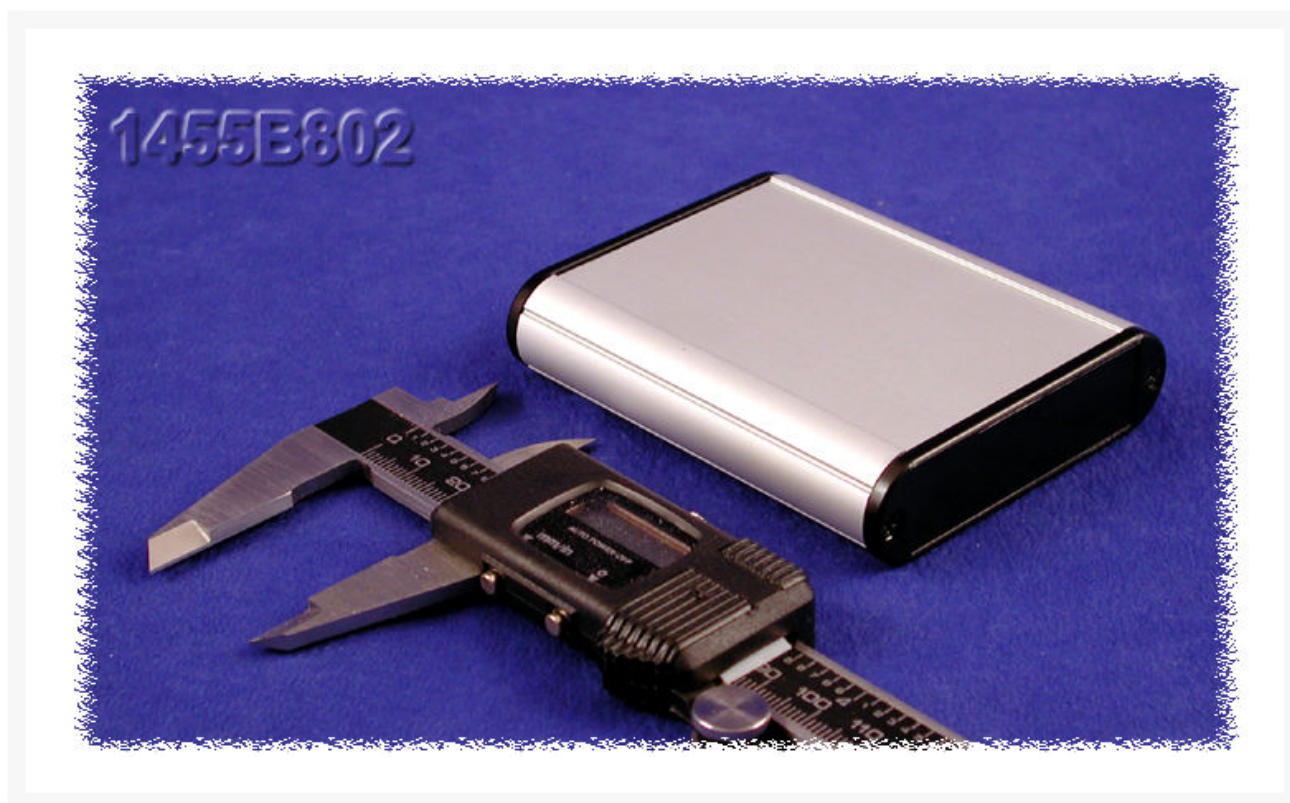

ALUMINIUM BEHUIZING 80X71,7X19MM KUNSTSTOF FRONT

€ 13,50

Excl. BTW: € 11,16

Afbeeldingen

Beschrijving

Key Features:

- Designed to house P.C. boards or for equipment interfacing.
- Sized for standard Eurocards.
- P.C. boards mount horizontally by sliding into internal slots extruded into the enclosure body.
- Rugged body constructed from extruded aluminum with a minimum thickness of .06" (1.5 mm).
- Extruded body includes a slide removable "belly" plate - except in smaller "A", "B", "C" & "D" sizes (ie...1455A802, 1455B1202 1455C802, 1455D602 & 1455D802 sizes etc.)
- Smaller sizes ("A" & "B") are rounded for better hand held ergonomics.

Includes:

- Two easy to machine, black solid ABS plastic end panels with integral bezel (link here if you prefer our metal end panel version)
- Extruded aluminum body - choice of either clear, black or in some models blue anodized finish ("A" & "B" sizes)
- All hardware - end panel screws are #6 x 3/8" TTT - thread rolling, steel screws with a #4 flat head phillips drive - with