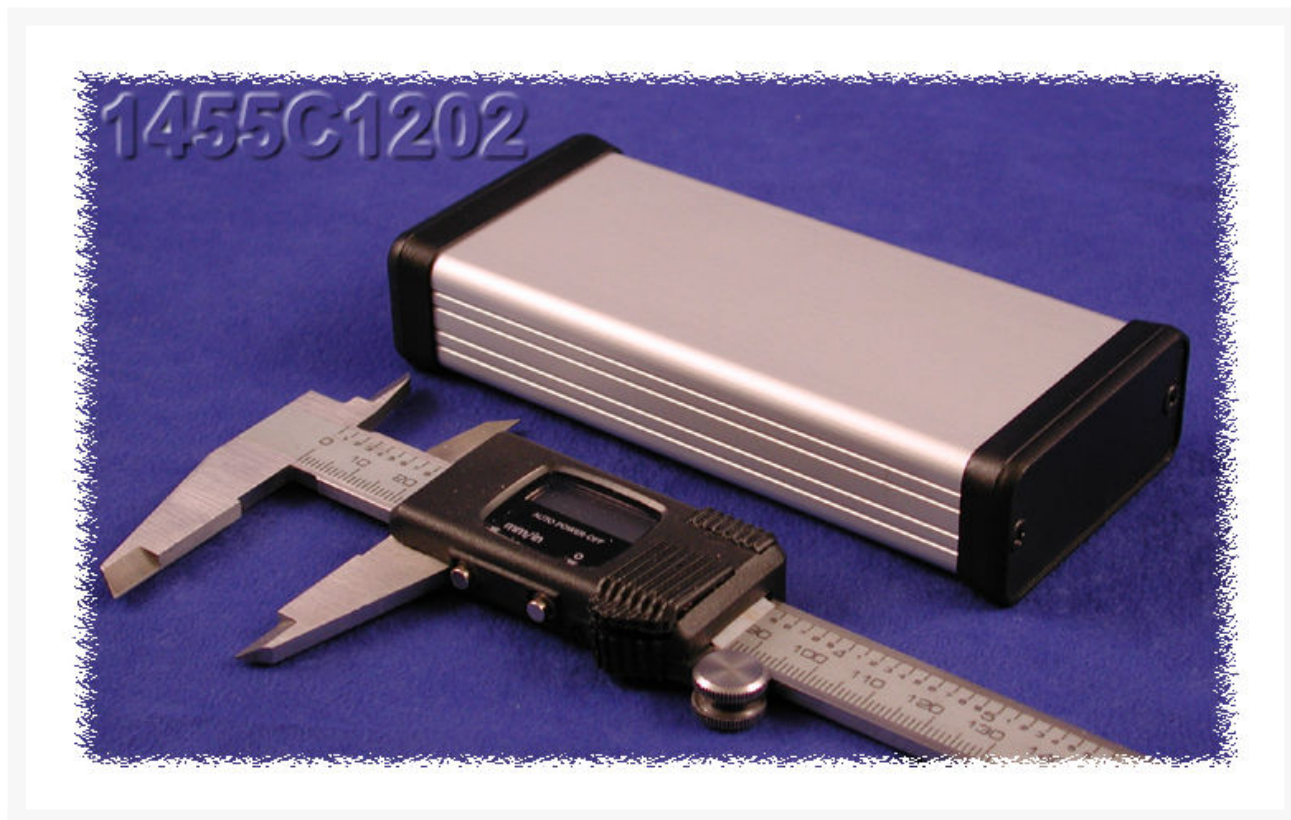

ALUMINIUM BEHUIZING 120X54X23MM KUNSTSTOF FRONT

€ 15,00

Excl. BTW: € 12,40

Afbeeldingen

Beschrijving

Key Features:

- Designed to house P.C. boards or for equipment interfacing.
- Sized for standard Eurocards.
- P.C. boards mount horizontally by sliding into internal slots extruded into the enclosure body.
- Rugged body constructed from extruded aluminum with a minimum thickness of .06" (1.5 mm).
- Extruded body includes a slide removable "belly" plate - except in smaller "A", "B", "C" & "D" sizes (ie...1455A802, 1455B1202 1455C802, 1455D602 & 1455D802 sizes etc.)
- Smaller sizes ("A" & "B") are rounded for better hand held ergonomics.

Includes:

- Two easy to machine, black solid ABS plastic end panels with integral bezel (link here if you prefer our metal end panel version)
- Extruded aluminum body - choice of either clear, black or in some models blue anodized finish ("A" & "B" sizes)
- All hardware - end panel screws are #6 x 3/8" TTT - thread rolling, steel screws with a #4 flat head phillips drive - with