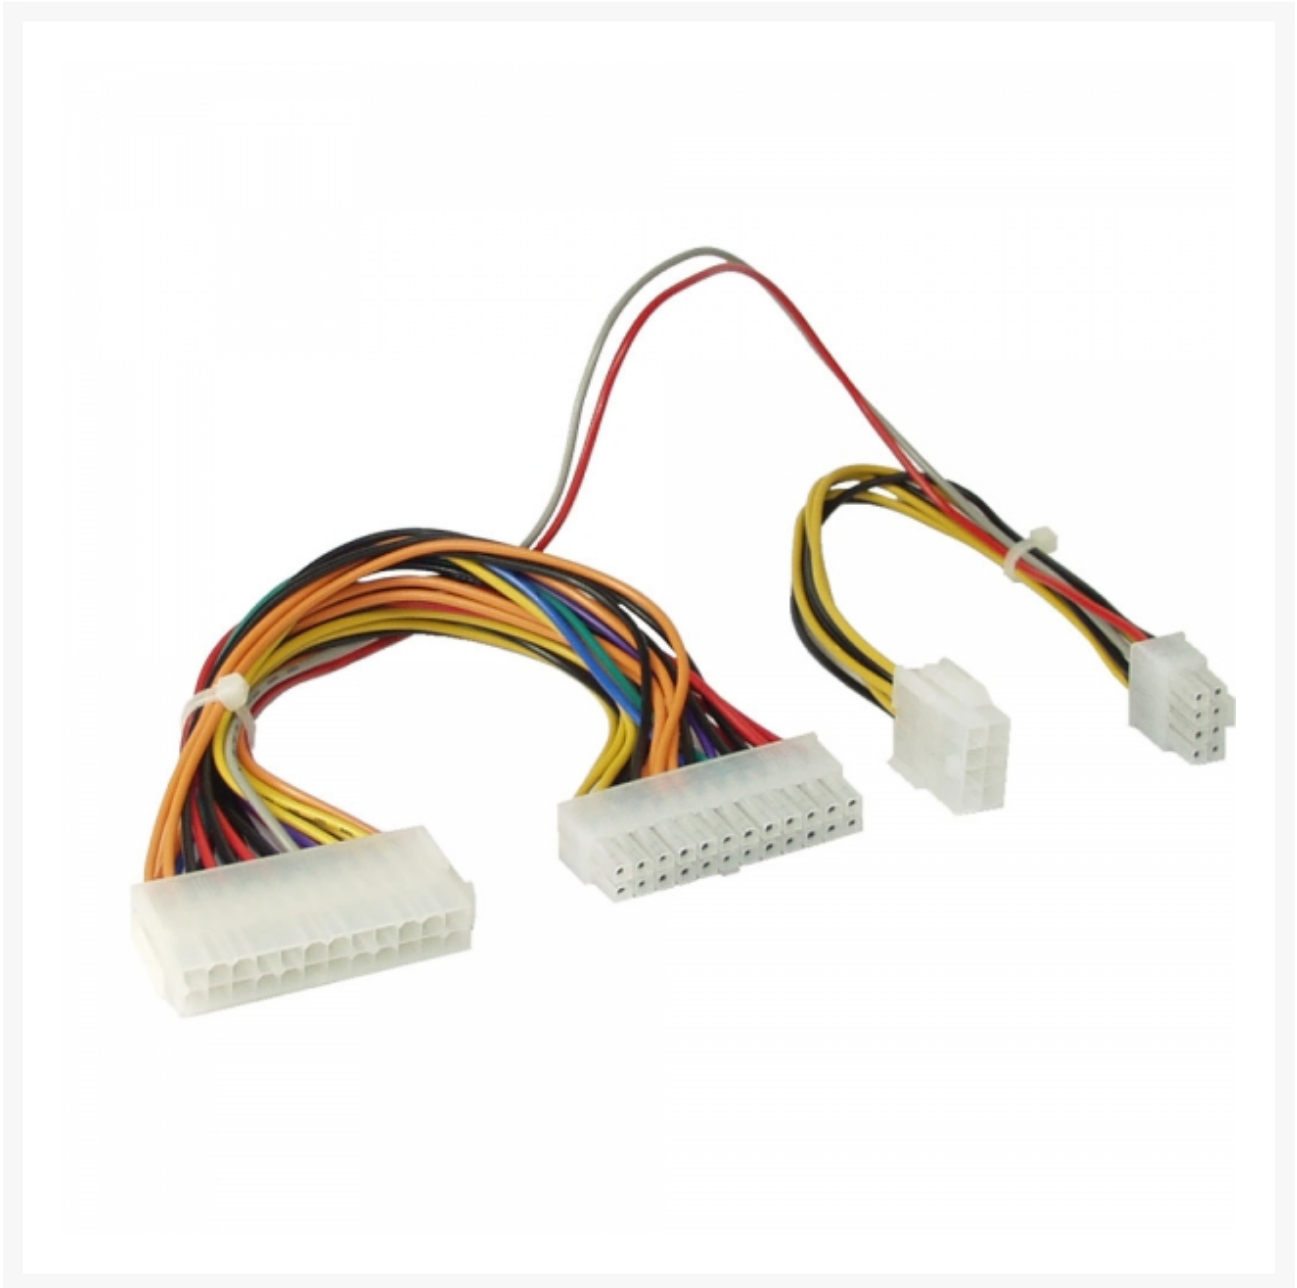

VERLOOP VOEDING 24P MALE - 24P FEMALE + 8P MALE - 8P FEMALE0,2M  
ATX GES

€ 9,95

Excl. BTW: € 8,22

## Afbeeldingen

## Beschrijving

This adapter is used to connect an ATX GES mainboard with 24 8pin connector to an ATX EPS 24 8 pin power supply.

24pol 8pol jack to 24pol 8pol mainboard connector  
Length: ca. 20cm

## Productinformatie

---

Artikelnummer	V2424D
Merk	Brand
Is on Sale	Nee