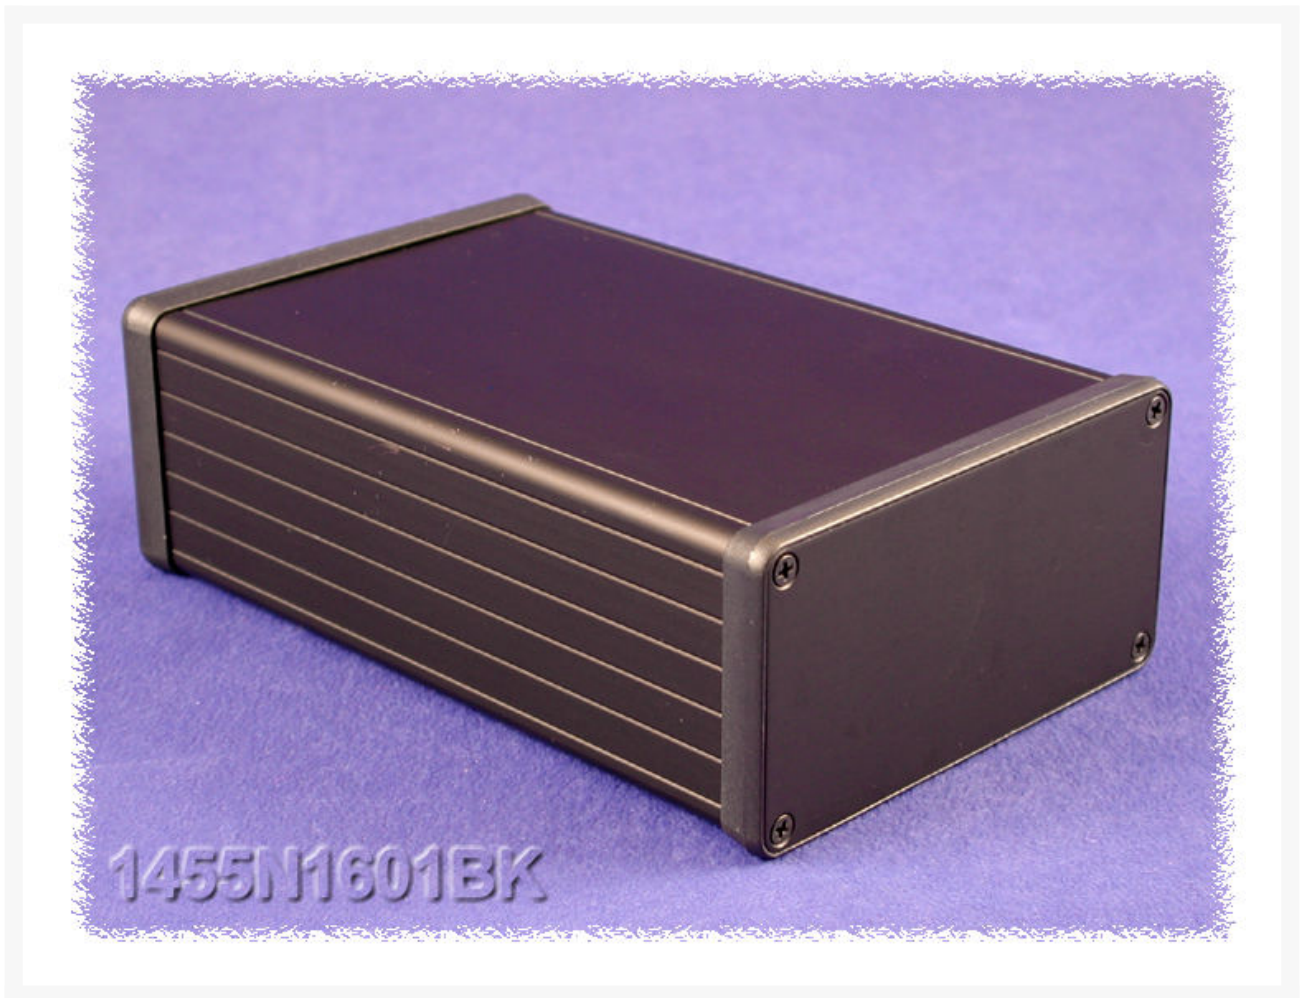

ALUMINIUM BEHUIZING ZWART 160X103X53MM ALUMINIUM FRONT

€ 32,95

Excl. BTW: € 27,23

Afbeeldingen

Beschrijving

Designed to house P.C. boards or for equipment interfacing.

Sized for standard Eurocards.

P.C. boards mount horizontally by sliding into internal slots extruded into the enclosure body.

Rugged body constructed from extruded aluminum with a minimum thickness of .06" (1.5 mm).

Extruded body includes a slide removable "belly" plate - except in smaller "C" & "D" sizes (ie..1455D601, 1455D801, 1455C801 & 1455C1201 sizes)