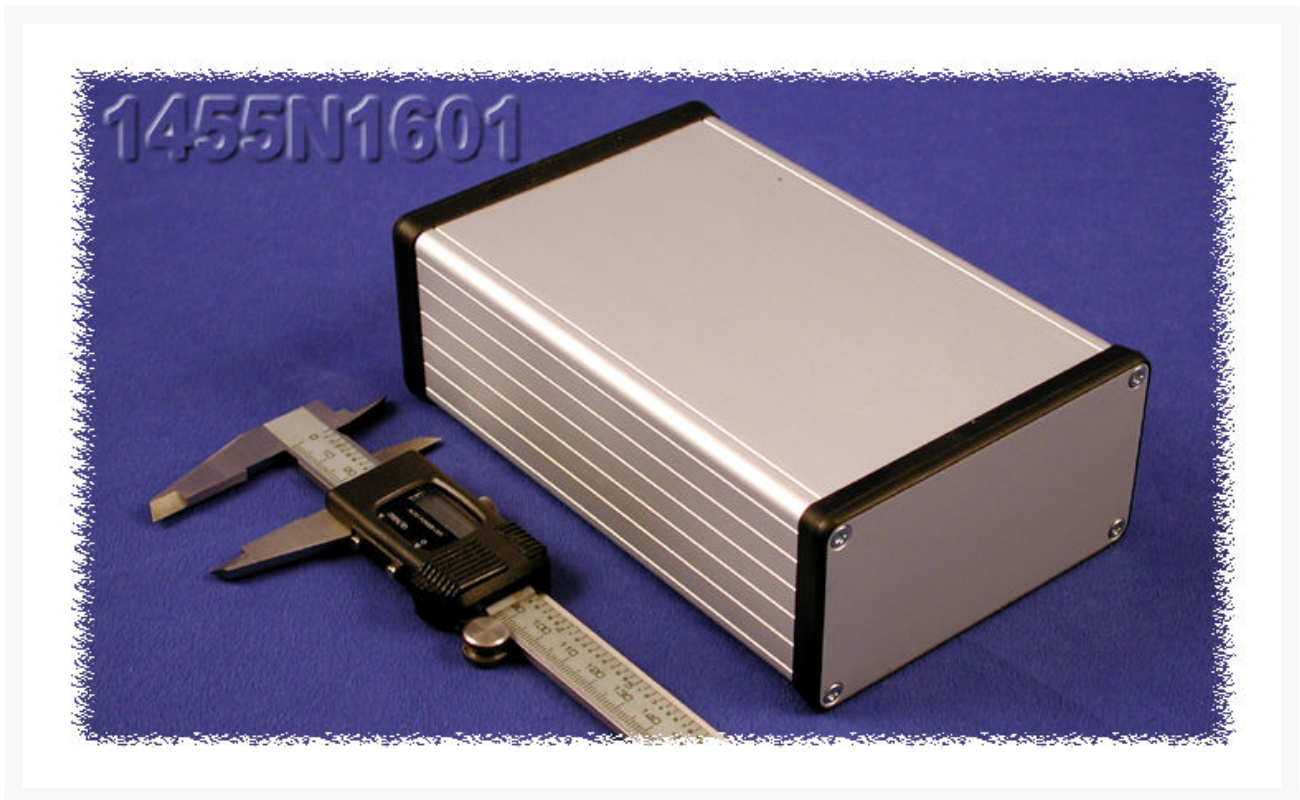

ALUMINIUM BEHUIZING 160X103X53MM ALUMINIUM FRONT

€ 28,96

Excl. BTW: € 23,93

Afbeeldingen

Beschrijving

Designed to house P.C. boards or for equipment interfacing.

Sized for standard Eurocards.

P.C. boards mount horizontally by sliding into internal slots extruded into the enclosure body.

Rugged body constructed from extruded aluminum with a minimum thickness of .06" (1.5 mm).

Extruded body includes a slide removable "belly" plate - except in smaller "C" & "D" sizes (ie..1455D601, 1455D801, 1455C801 & 1455C1201 sizes)