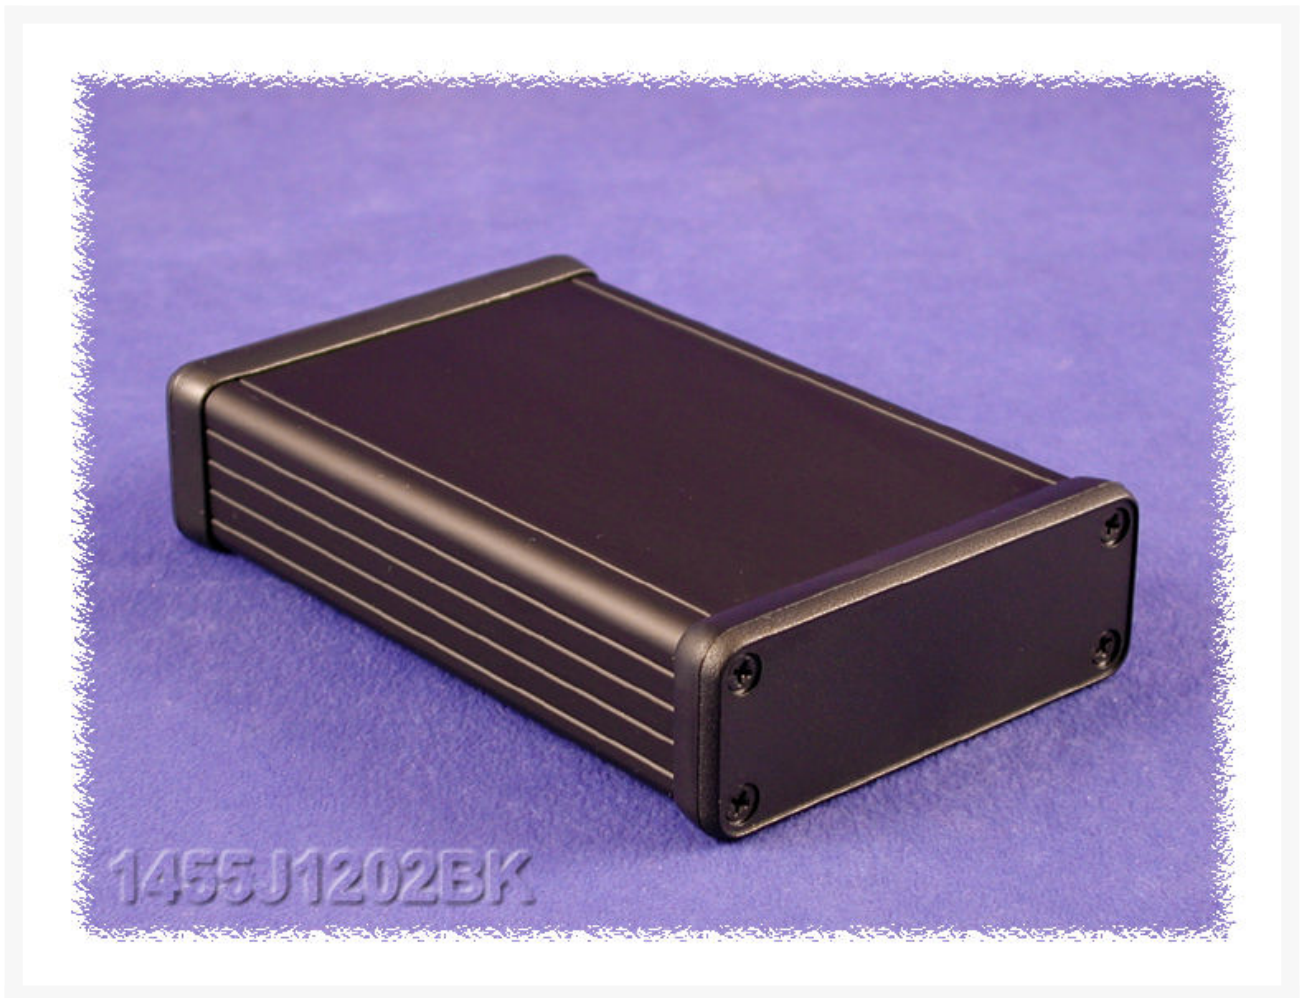

ALUMINIUM ZWART BEHUIZING 120X78X27MM KUNSTSTOF FRONT

€ 16,95

Excl. BTW: € 14,01

Afbeeldingen

Beschrijving

Key Features:

Designed to house P.C. boards or for equipment interfacing.

Sized for standard Eurocards.

P.C. boards mount horizontally by sliding into internal slots extruded into the enclosure body.

Rugged body constructed from extruded aluminum with a minimum thickness of .06" (1.5 mm).

Extruded body includes a slide removable "belly" plate - except in smaller "A", "B", "C" & "D" sizes (ie...1455A802, 1455B1202 1455C802, 1455D602 & 1455D802 sizes etc.)

Smaller sizes ("A" & "B") are rounded for better hand held ergonomics.

Includes:

Two easy to machine, black solid ABS plastic end panels with integral bezel (link here if you prefer our metal end panel version)

Extruded aluminum body - choice of either clear, black or in some models blue anodized finish ("A" & "B" sizes)

All hardware - end panel screws are #6 x 3/8" TTT - thread rolling, steel screws with a #4 flat head phillips drive - with black zinc plate finish