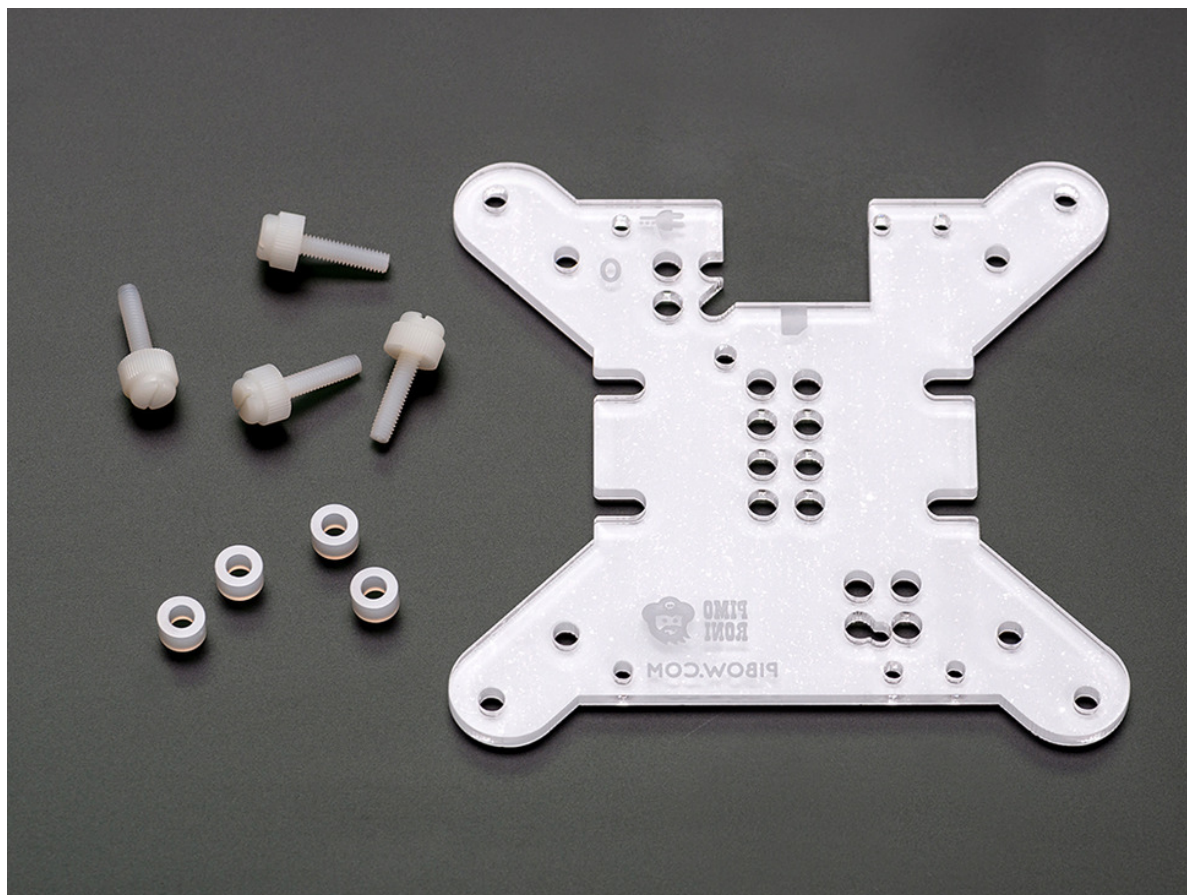

VESA MOUNT VOOR RASPBERRY PI

€ 7,95

Excl. BTW: € 6,57

Afbeeldingen

Beschrijving

Upgrade your Raspberry Pi PiBow enclosure with this 'replacement' bottom sheet that will turn your 'Bow into a VESA mount. So cute! Works with all PiBow cases, and will allow mounting on 75mm or 100mm spaced VESA monitors. Comes with a plate, 4 spacers and 4 nylon screws for attaching to the monitor itself.

PiBow case, Raspberry Pi, monitor, cables, etc are not included!

Productinformatie

Artikelnummer	RBPVM/A
Merk	ADAFRUIT
Is on Sale	Nee