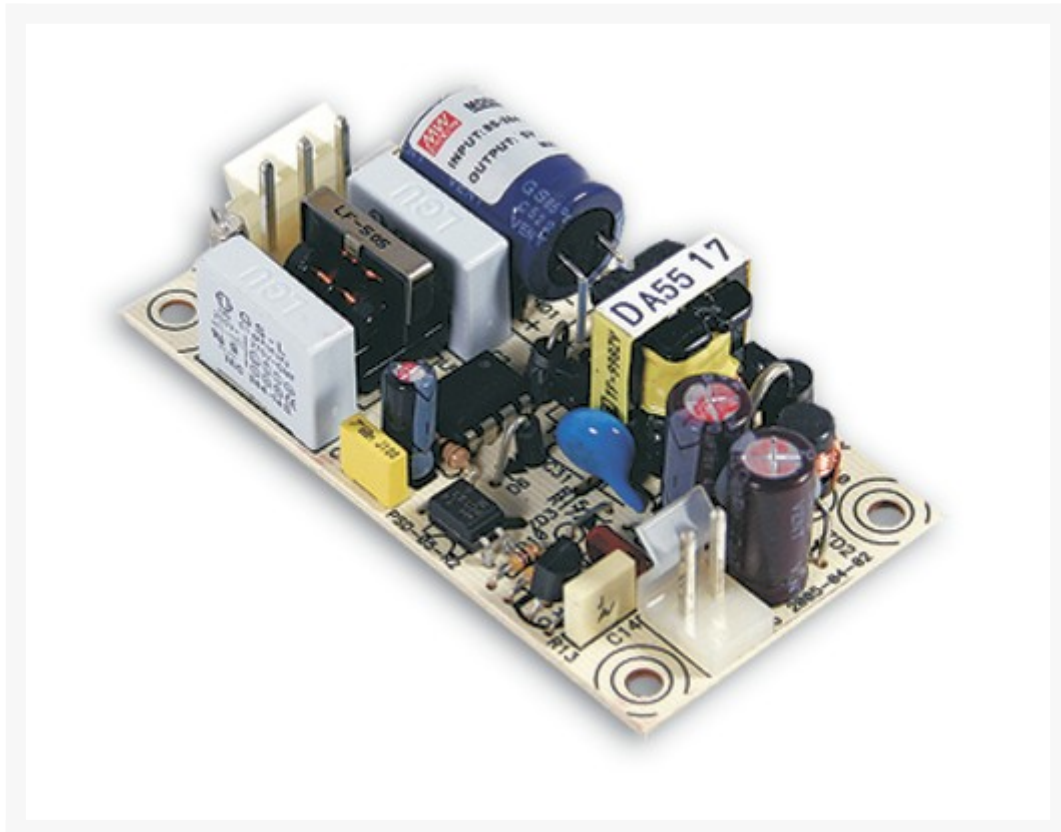

GESCHAKELDE VOEDING SINGLE OUTPUT 5.25W 15V/0.35A

€ 9,95

Excl. BTW: € 8,22

Afbeeldingen

Beschrijving

Universal AC input / Full range
Low leakage current <0.5mA
Protections: Short circuit/Over load /Over voltage/Over temperature
Cooling by free air convection
100% full load burn-in test
Fix switching frequency at 67KHz
Low cost
High reliability

OUTPUT:
DC VOLTAGE: 15V
CURRENT: 0.35A
VOLTAGE TOLERANCE +/-2.0%

INPUTS

AC VOLTAGE: 85-264V

DIMENSION: 75*40*20mm (L*W*H)

Productinformatie

Artikelnummer	PSO515
Merk	MEANWELL
Is on Sale	Nee