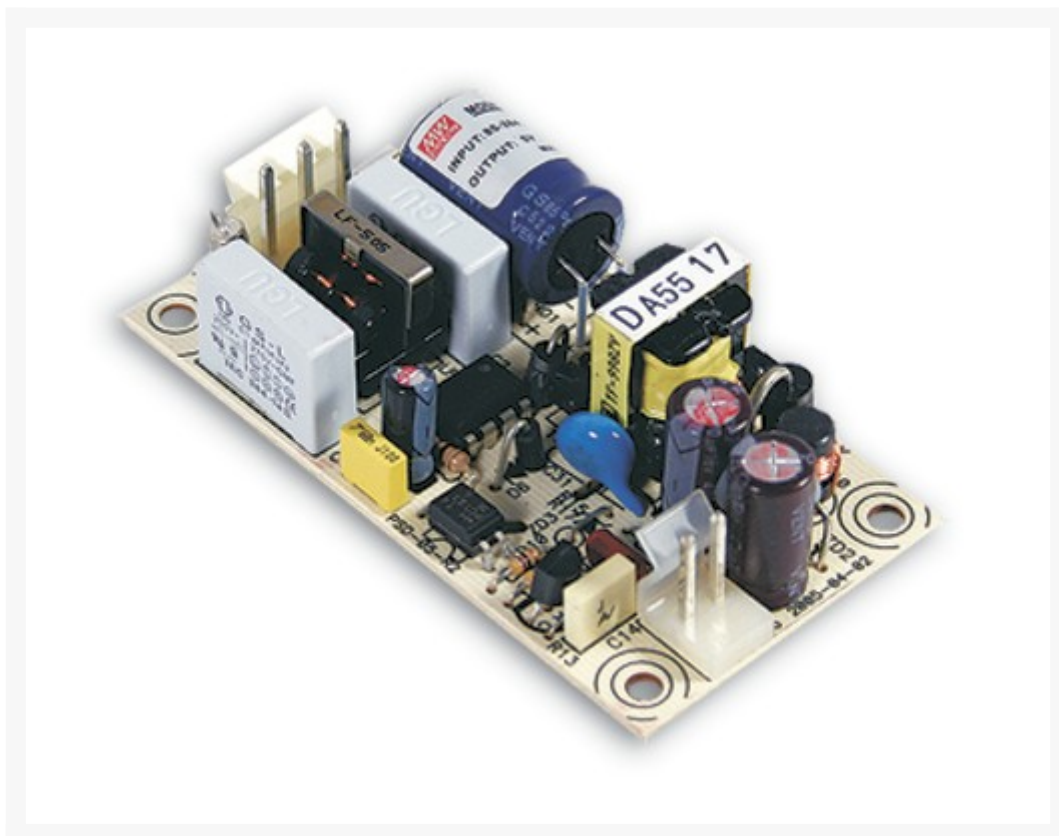

GESCHAKELDE VOEDING SINGLE OUTPUT 5.25W 15V/0.35A

€ 9,95

Excl. BTW: € 8,22

Afbeeldingen

Beschrijving

Universal AC input / Full range
Low leakage current <0.5mA
Protections: Short circuit/Over load /Over voltage/Over temperature
Cooling by free air convection
100% full load burn-in test
Fix switching frequency at 67KHz
Low cost
High reliability

OUTPUT:
DC VOLTAGE: 15V
CURRENT: 0.35A
VOLTAGE TOLERANCE +/-2.0%

INPUTS

AC VOLTAGE: 85-264V

DIMENSION: 75*40*20mm (L*W*H)

Productinformatie

Artikelnummer	PSO515
Merk	MEANWELL
Is on Sale	Nee