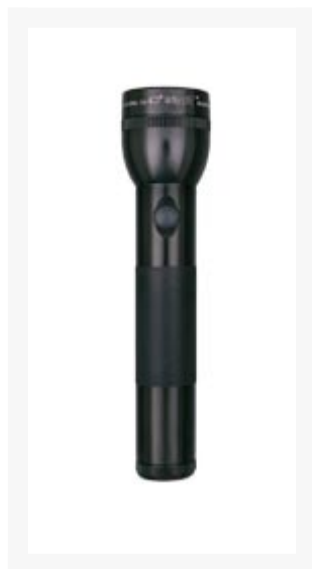

Zanderijweg 12,
6717BM Ede
T. 0318-757900

ZAKLAMP ALUMINIUM 2 X D-CEL ZWART

€ 42,50

Excl. BTW: € 35,12

Afbeeldingen

Beschrijving

High-intensity adjustable light beam (Spot to Flood)

Rugged, machined aluminum construction with knurled design

Anodized inside and out for improved corrosion resistance

Water and shock resistant

Spare lamp safely secured inside the tailcap

The distinctive shapes, styles and overall appearances of all Mag® flashlights, and the circumferential inscriptions extending around the heads of all Mag® flashlights are trademarks of Mag Instrument, Inc. The circumferential inscription on the head of every flashlight signifies that it is an original Mag® flashlight and part of the Mag® family of flashlights. U.S. Trademark Registrations for the shape, style and overall appearance trademarks of Mag® flashlights and for circumferential inscription trademarks of Mag® flashlights include Nos. 1,808,998; 2,074,795; 2,687,693; 2,745,460; 2,765,978 and 2,765,979.