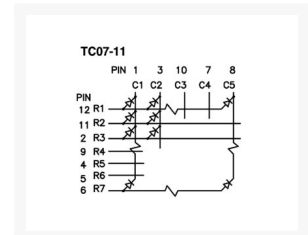

DOTMATRIX GROEN 18MM CA 900MCD

€ 3,94

Excl. BTW: € 3,26

Afbeeldingen

Beschrijving

Kenmerk	Waarde
Display Type	Dot Matrix
LED Colours	Green
Dominant Wavelength	568 nm
Character Width	12.5mm
Character Height	17.2mm
Common Connection	Anode
Mounting Type	Through Hole
External Width	12.7mm
External Depth	6.4mm

Kenmerk	Waarde
External Dimensions	17.8 x 12.7 x 6.4mm
External Height	17.8mm
Luminous Intensity	12 mcd
Colour of Face	Grey
Power Dissipation	62.5mW
Minimum Operating Temperature	-40°C
Dots Wide	5
Maximum Operating Temperature	+85°C
Operating Temperature Range	-40 → +85°C
Dot Matrix Dimensions	7 x 5
Series	TA07
Dot Matrix Format	5 x 7
Forward Current	25mA
Dots High	7
Forward Voltage	2.2 V

Productinformatie

Artikelnummer	DM18AG
Merk	KINGBRIGHT