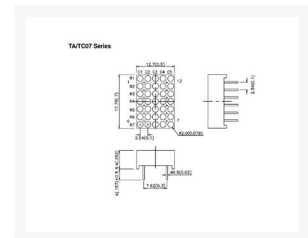

DOTMATRIX GROEN 18MM CA 900MCD

€ 3,94

Excl. BTW: € 3,26

Afbeeldingen

Beschrijving

Kenmerk	Waarde
Display Type	Dot Matrix
LED Colours	Green
Dominant Wavelength	568 nm
Character Width	12.5mm
Character Height	17.2mm
Common Connection	Anode
Mounting Type	Through Hole
External Width	12.7mm
External Depth	6.4mm

Kenmerk	Waarde
External Dimensions	17.8 x 12.7 x 6.4mm
External Height	17.8mm
Luminous Intensity	12 mcd
Colour of Face	Grey
Power Dissipation	62.5mW
Minimum Operating Temperature	-40°C
Dots Wide	5
Maximum Operating Temperature	+85°C
Operating Temperature Range	-40 → +85°C
Dot Matrix Dimensions	7 x 5
Series	TA07
Dot Matrix Format	5 x 7
Forward Current	25mA
Dots High	7
Forward Voltage	2.2 V