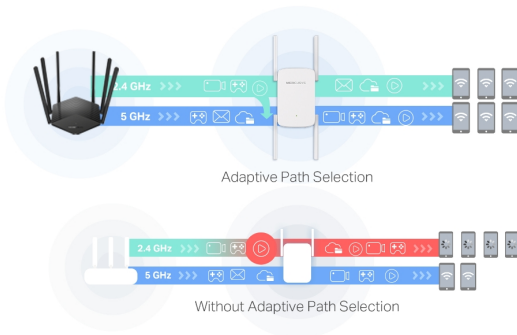

## Adaptive Path Selection

Keeps your network running at top speed by automatically choosing the fastest connection path to the router.

## Built-In Access Point Mode