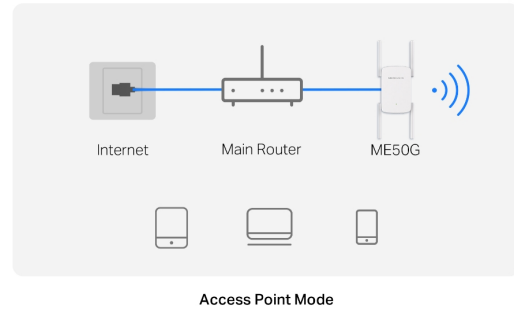

### Afbeeldingen

## Adaptive Path Selection

Keeps your network running at top speed by automatically choosing the fastest connection path to the router.

## Built-In Access Point Mode