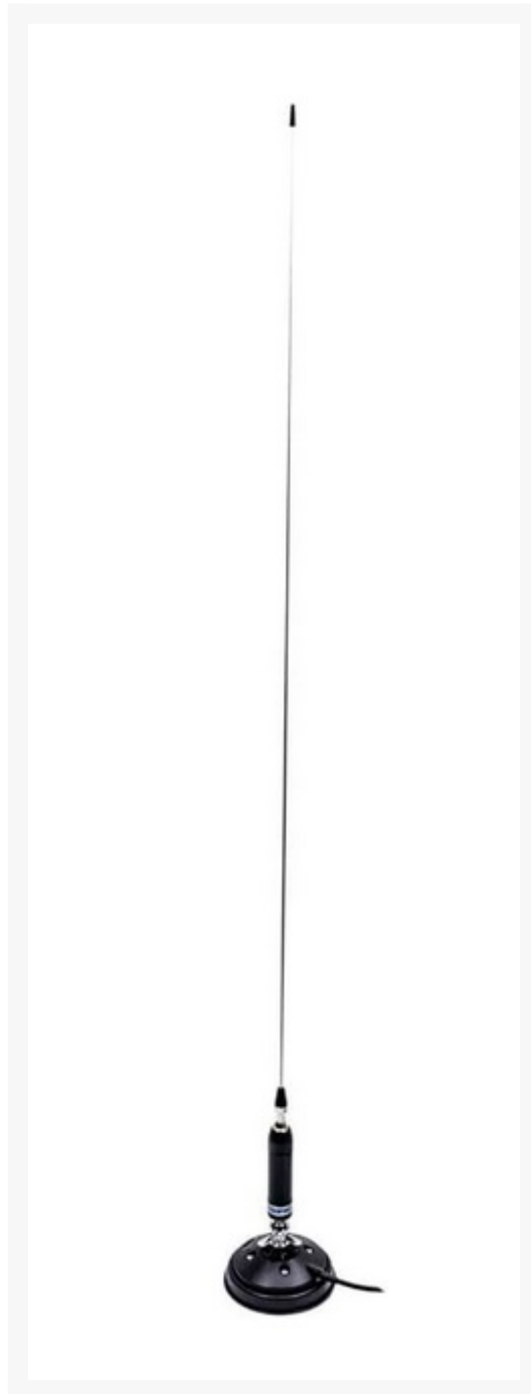

ANTENNE MOBIEL 27MHZ MET MAGNEETVOET

€ 43,95

Excl. BTW: € 36,32

Afbeeldingen

Beschrijving

The Titanium 1000 MAG antenna is a mobile antenna with PM 100 magnet. The antenna is supplied with magnetic mount and 3.6 meter cable.

Frequency range: 27 - 28.5 MHz

Electrical data

- Electrical type: Base loaded
- VSWR: ≤ 1.2
- Bandwidth: 1500 kHz (110 channels) ≤ 2.0
- Maximum continuous power: 15 Watts (CW)
- Power peak: 150 Watts (CW)
- Impedance: 50 Ohm
- Polarization: Linear vertical
- Cable: Yes
- Cable length: 3.6 meter / RG 58

Mechanical data

- Materials: Copper, brass, stainless steel 17/7 PH, nylon
- Height: 975 mm
- Weight: 1150 gram
- Mounting type: 100 mm magnet

Productinformatie

Artikelnummer	T1000MAG
Merk	SIRIO
Is on Sale	Nee