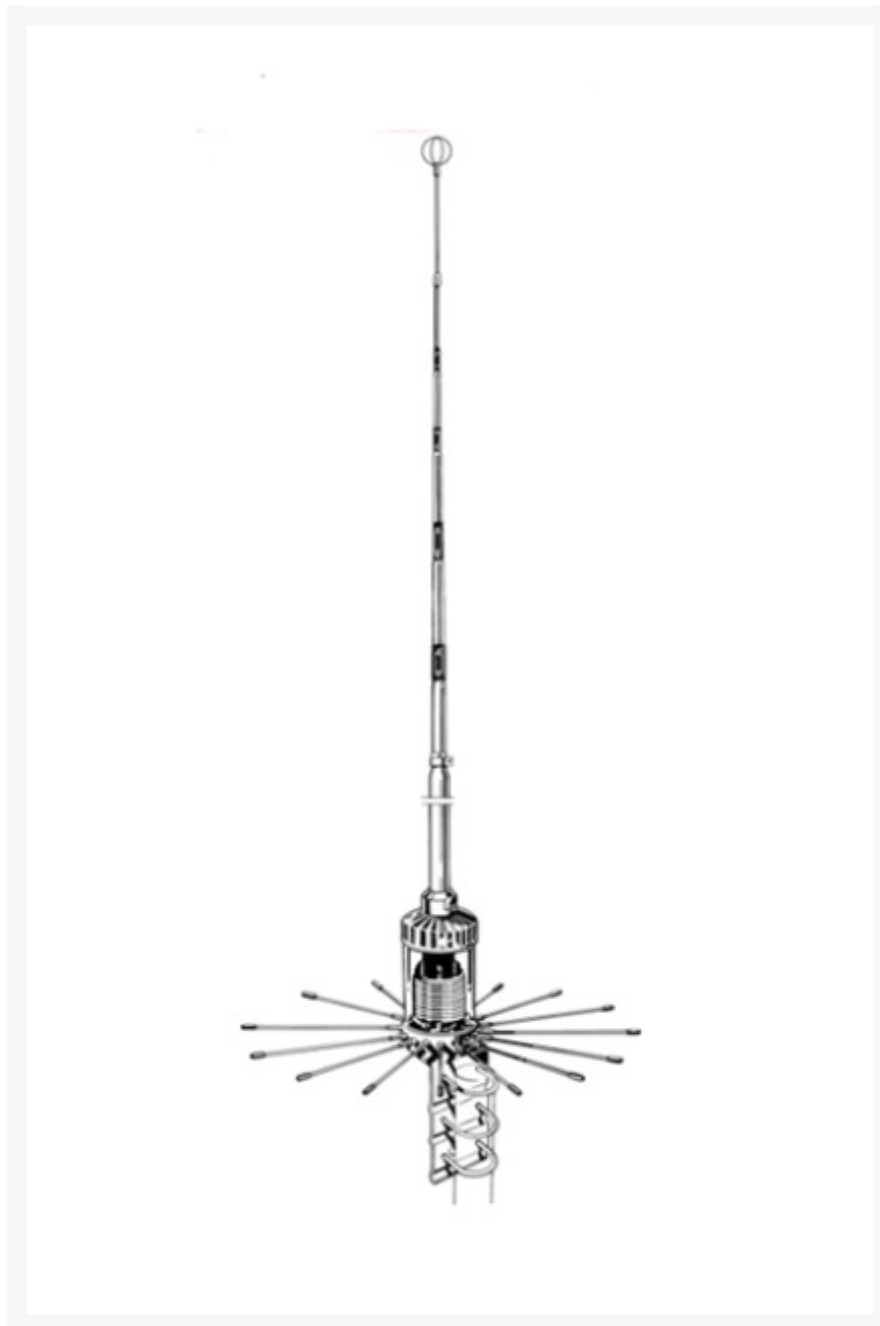

ANTENNE BASIS 27MHZ 5/8 3.45DBI

€ 199,95

Excl. BTW: € 165,25

Afbeeldingen

Beschrijving

High power 5/8 CB base station antenna with transparant coil cover. Available in two versions: Sirio 2008 with 8 radials or

Sirio 2016 with 16 radials.

Picture may differ from original product (number of radials).

Frequency range: 26.4 - 28.2 MHz tunable

Electrical data

- Electrical type: $5/8 \lambda$ ground plane
- Gain: 1.3 dBd, 3.45 dBi
- VSWR: ≤ 1.1
- Bandwidth: 2100 kHz ≤ 2.0
- Maximum continuous power: 1000 Watts (CW)
- Power peak: 3000 Watts (CW)
- Impedance: 50 Ohm
- Polarization: Linear vertical
- Feed system: Transformer DC-ground / base

Mechanical data

- Materials: Aluminium, copper, brass, galvanized steel, nylon
- Mast \varnothing : 40 - 50 mm
- Max wind resistance: 130 km/h
- Height: 6100 mm
- Weight: 5300 gram
- Mounting type: On mast
- Antenna connector: UHF-female
- Radial length: 700 mm