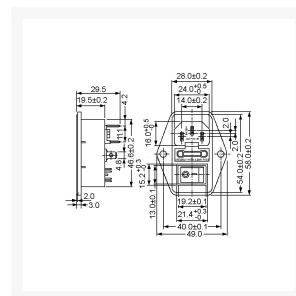

**EUROSTEKKER CHASSIS SCHROEF 3P MALE MET SCHAKELAAR EN  
ZEKERING FASTON 4.8MM AANSLUITING**

**€ 4,95**

Excl. BTW: € 4,09

**Afbeeldingen**

**Beschrijving**

**Technical Specifications**

Nr. of Poles:	2+PE
Continuous Current:	10A
Fuse Holder:	6,3A
Pin Temperature:	65°C
Rated Voltage:	250V AC

## Features

- Combination consists of:
  - Appliance plug
  - 2-pole rocker switch
  - Fuse holder for one fuse (5x20mm)
- Connection by 4,8mm flat cable plug