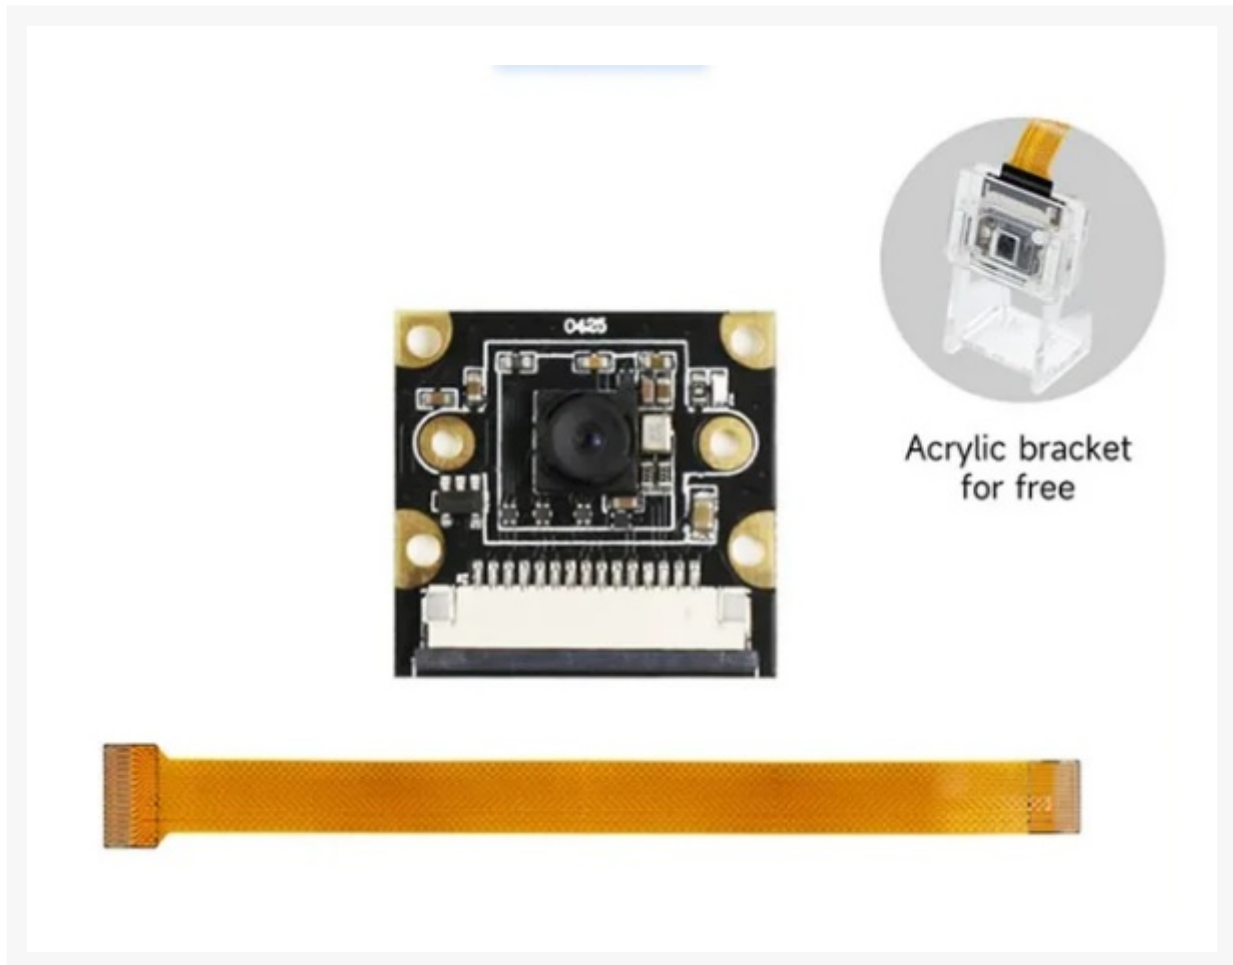

## RASPBERRY PI5 CAMERAMODULE 8 MEGAPIXEL

€ 37,50

Excl. BTW: € 30,99

### Afbeeldingen

#### Description

This camera is a high-performance image acquisition device specially designed for Raspberry Pi 5. It uses Sony IMX219 chip with 800W pixels. It has excellent shooting effects, capable of capturing detailed, clear images. Due to its compact size and lightweight design, it is ideal device for embedded systems, machine vision, and drones fields.

## Features

- Using Sony IMX219 chip, 8MP, 77°/120°/160° available.
- 22Pin-FPC 15CM connecting cable and acrylic bracket for free.
- Suitable for creative projects, academic research, machine learning experiments and other fields on Raspberry P